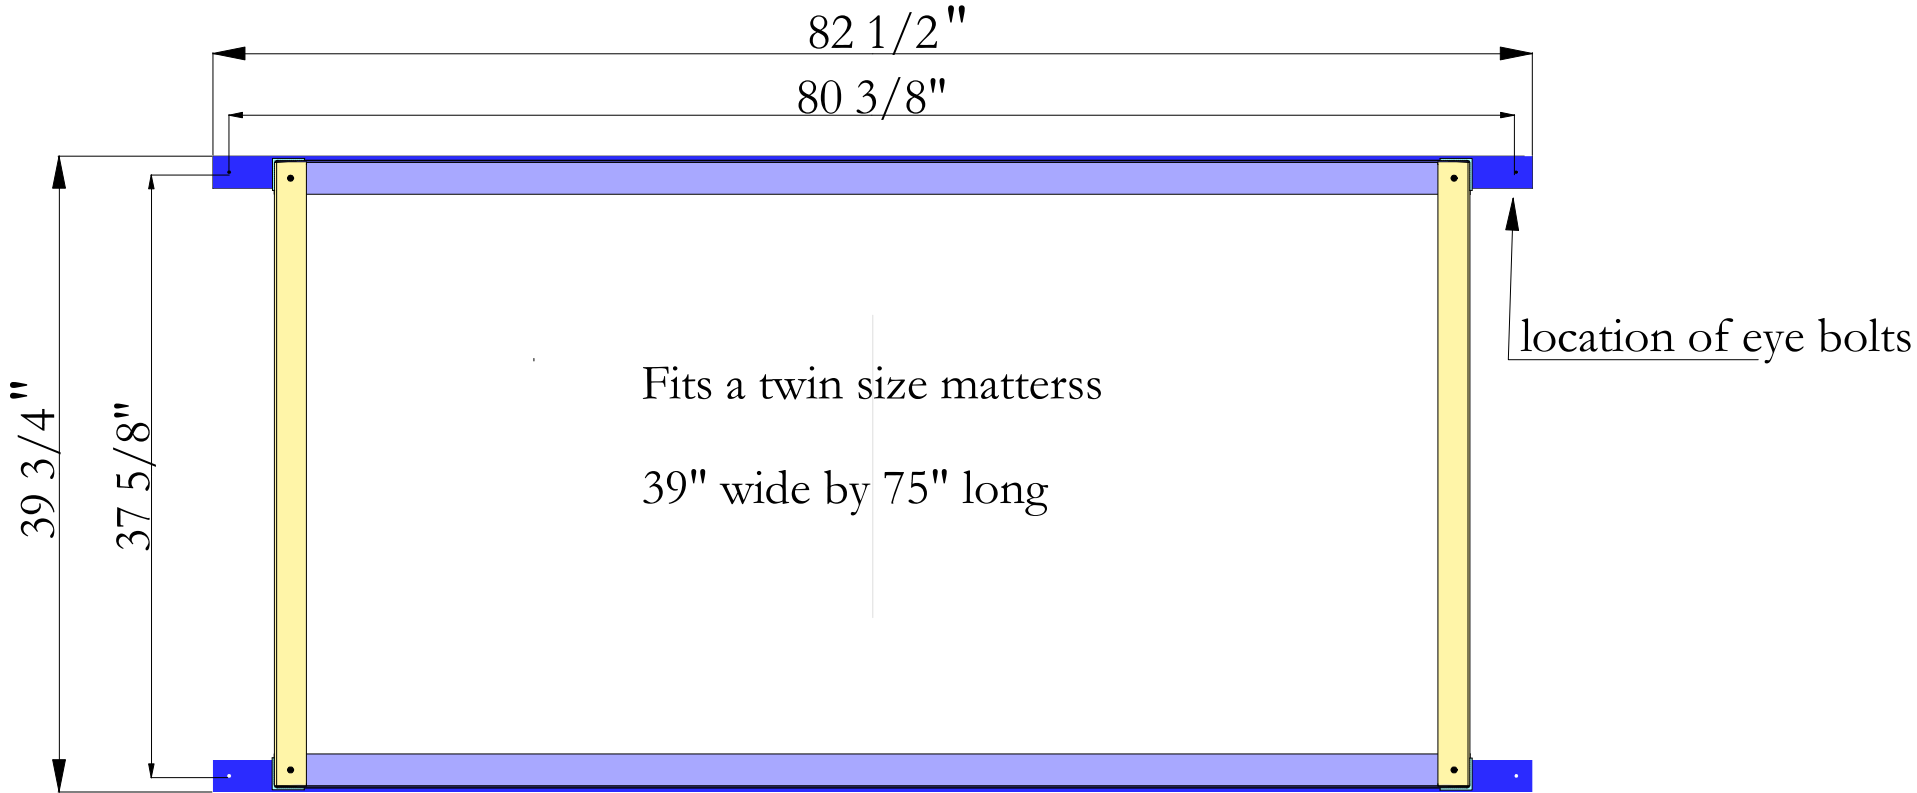

Bed Swing Dimensions

Two Point Attachment

with 2 point hanging - keep swing a minimum of 24" away from the wall

Four Point Attachment

with 4 point hanging - keep swing a minimum of 12" away from the wall