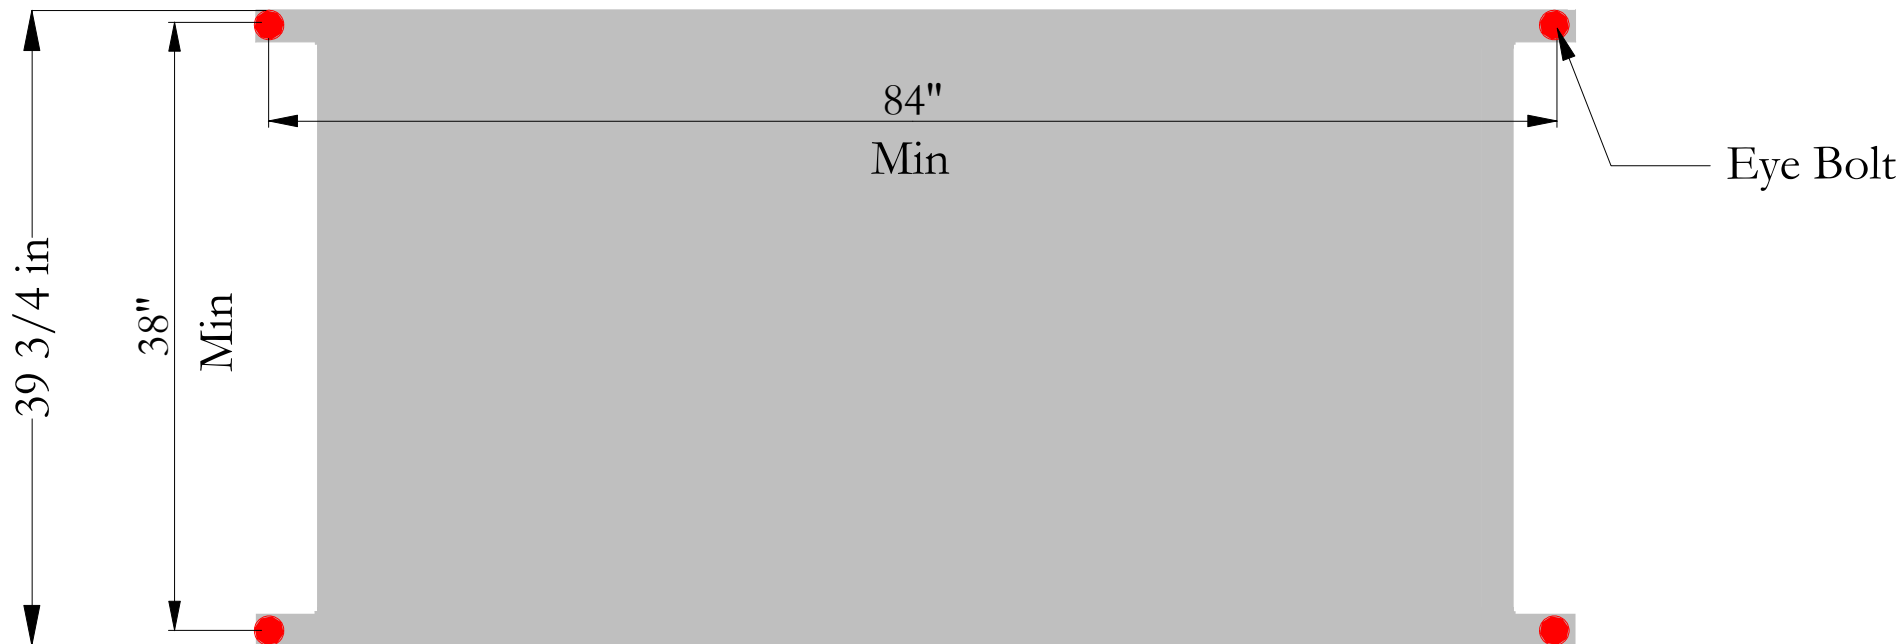

Bed Swing Dimensions

Two Point Attachment

with 2 point hanging - keep swing a minimum of 24" away from the wall

Four Point Attachment

with 4 point hanging - keep swing a minimum of 12" away from the wall