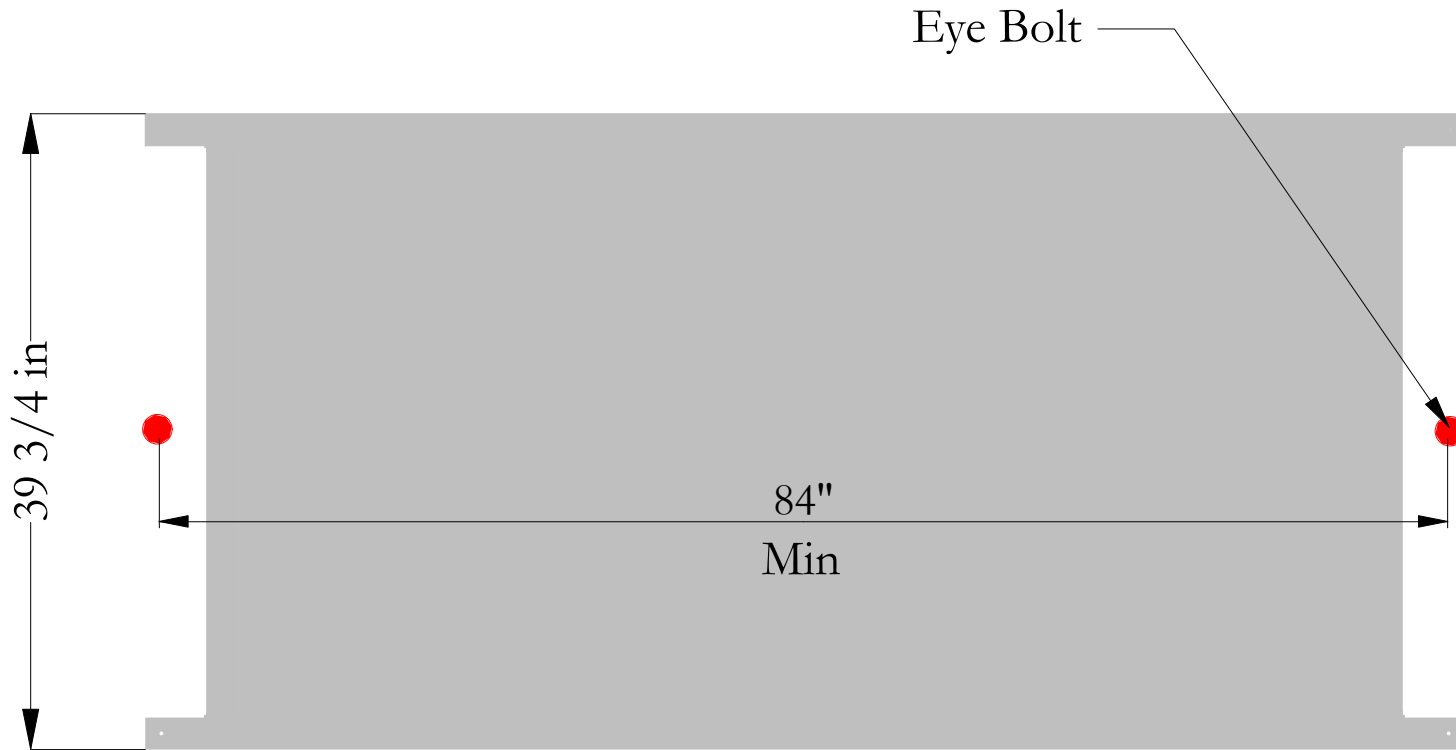

Bed Swing Dimensions

Two Point Attachment

with 2 point hanging - keep swing a minimum of 24" away from the wall

Four Point Attachment

with 4 point hanging - keep swing a minimum of 12" away from the wall