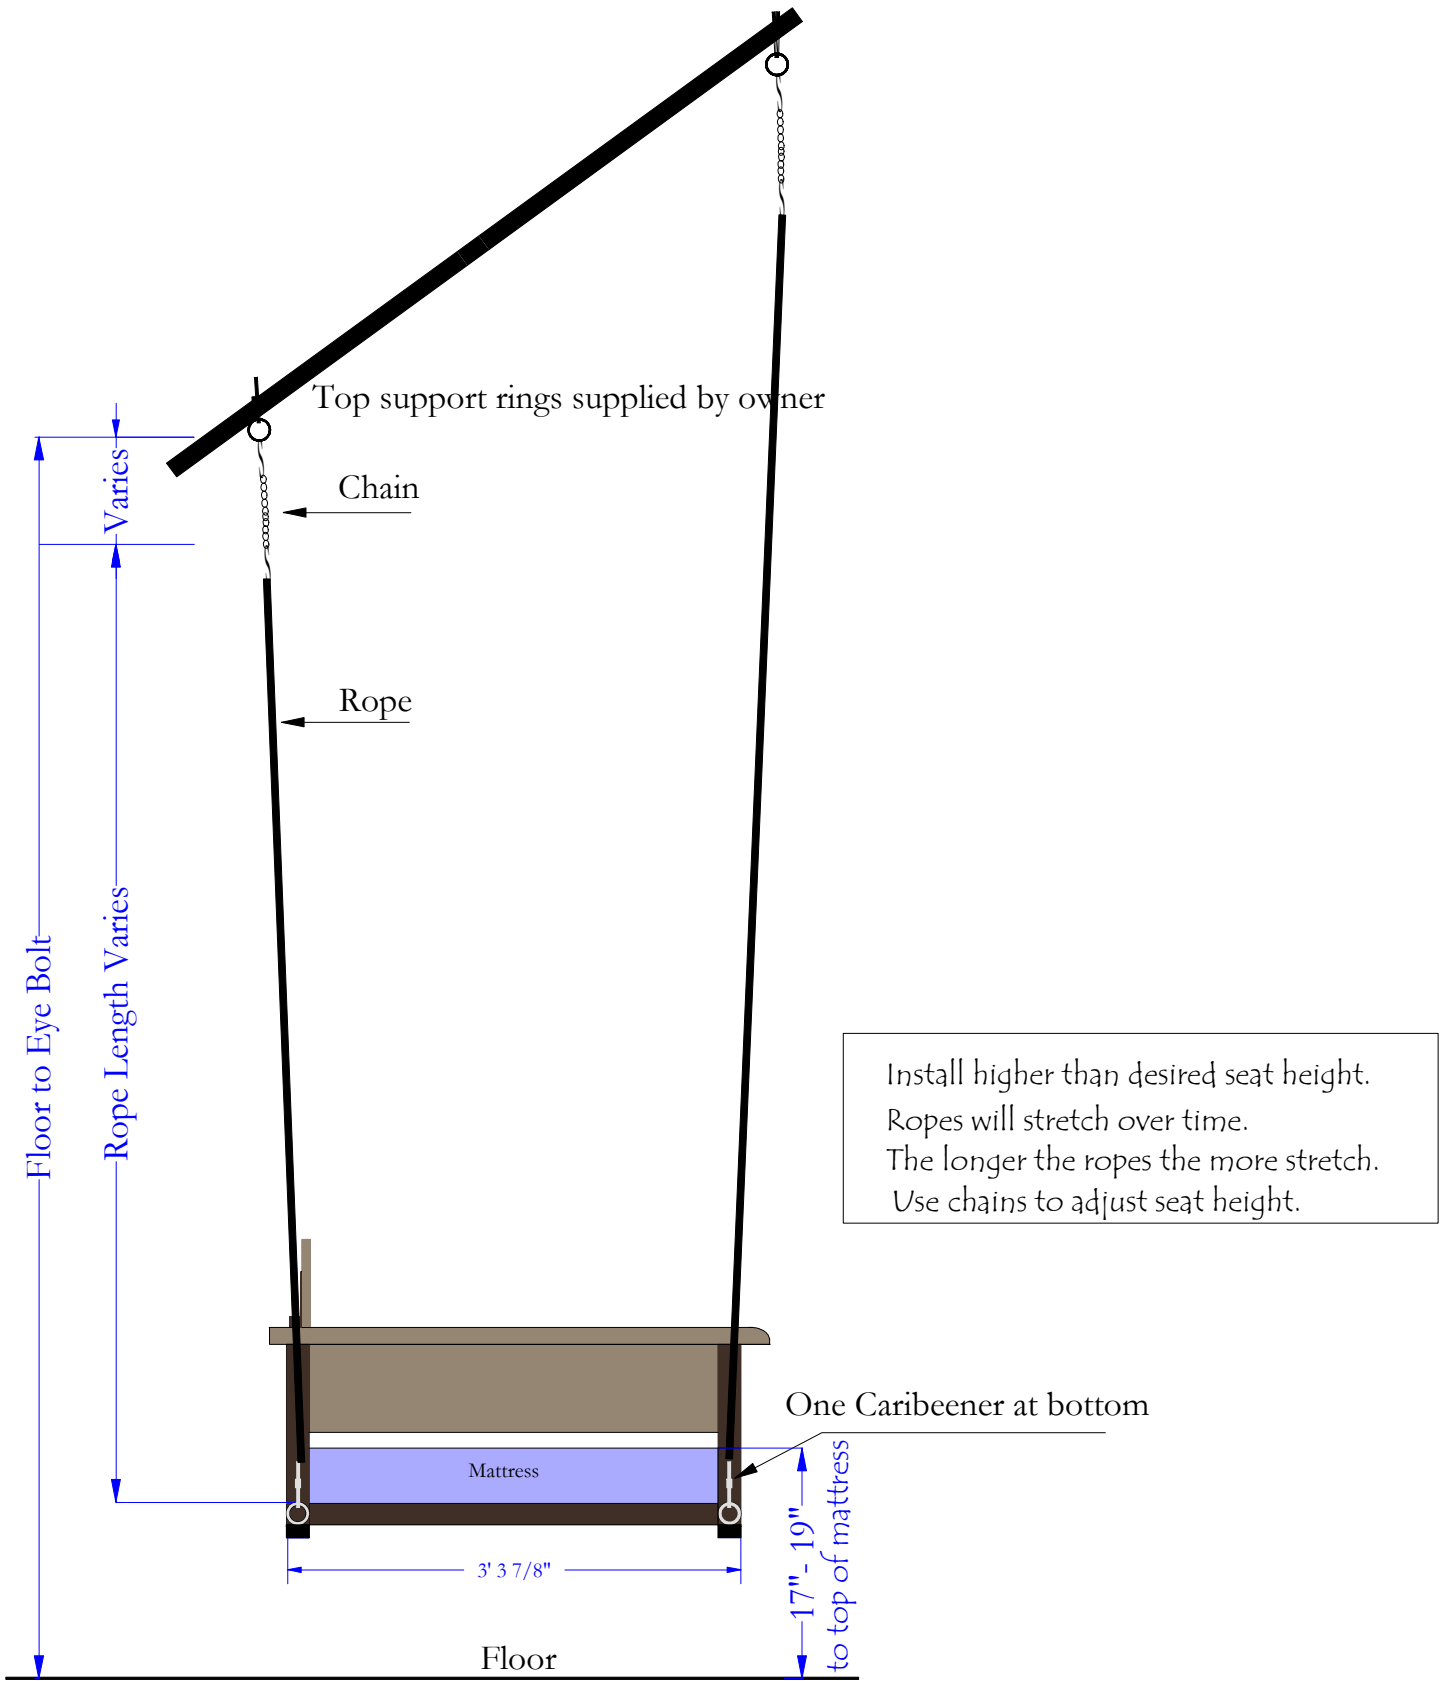

## Four Point Attachment

with 4 point hanging - keep swing a minimum of 12" away from the wall

## Two Point Attachment

with 2 point hanging - keep swing a minimum of 24" away from the wall

## Bed Swing Dimensions

2 Point Rope System

## 4 Point Rope System Flat Ceiling

Install higher than desired seat height.  
 Ropes will stretch over time.  
 The longer the ropes the more stretch.  
 Use chains to adjust seat height.

4 Point Rope System  
 Sloped Ceiling