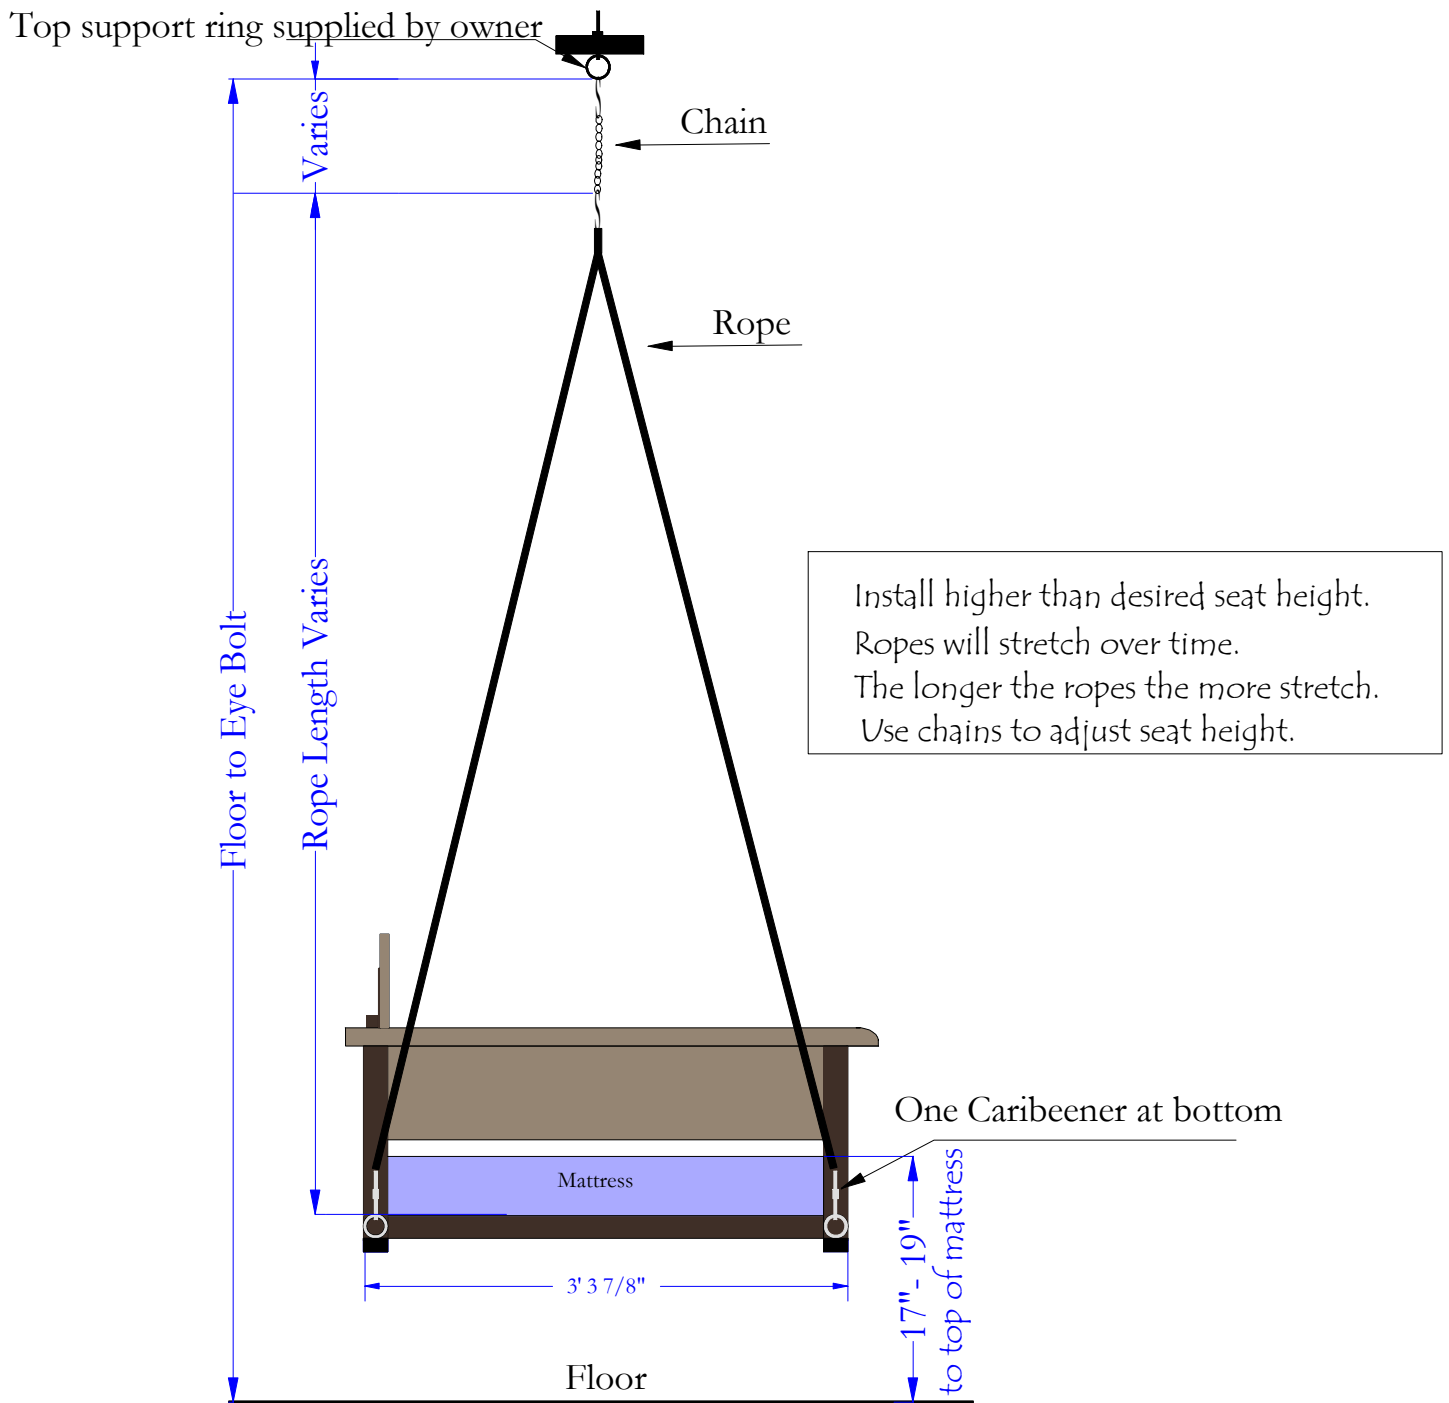

## Four Point Attachment

with 4 point hanging - keep swing a minimum of 12" away from the wall

## Two Point Attachment

with 2 point hanging - keep swing a minimum of 24" away from the wall

## Bed Swing Dimensions

2 Point Rope System

## 4 Point Rope System Flat Ceiling

Install higher than desired seat height.  
 Ropes will stretch over time.  
 The longer the ropes the more stretch.  
 Use chains to adjust seat height.

4 Point Rope System  
 Sloped Ceiling