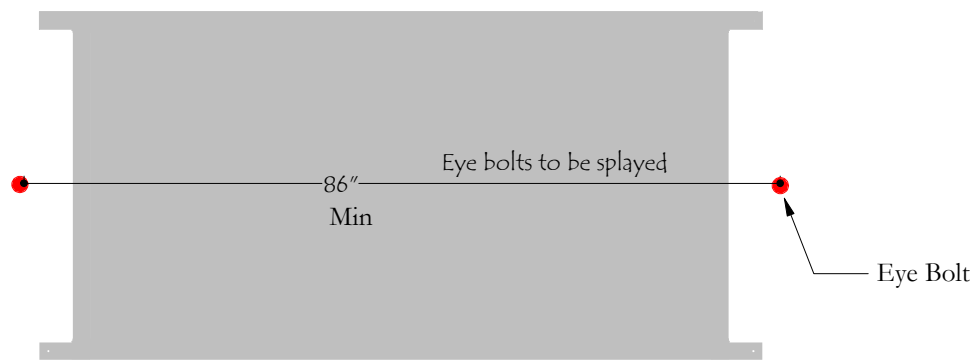

## Four Point Attachment

with 4 point hanging - keep swing a minimum of 12" away from the wall

## Two Point Attachment

with 2 point hanging - keep swing a minimum of 24" away from the wall

## Bed Swing Dimensions

2 Point Rope System