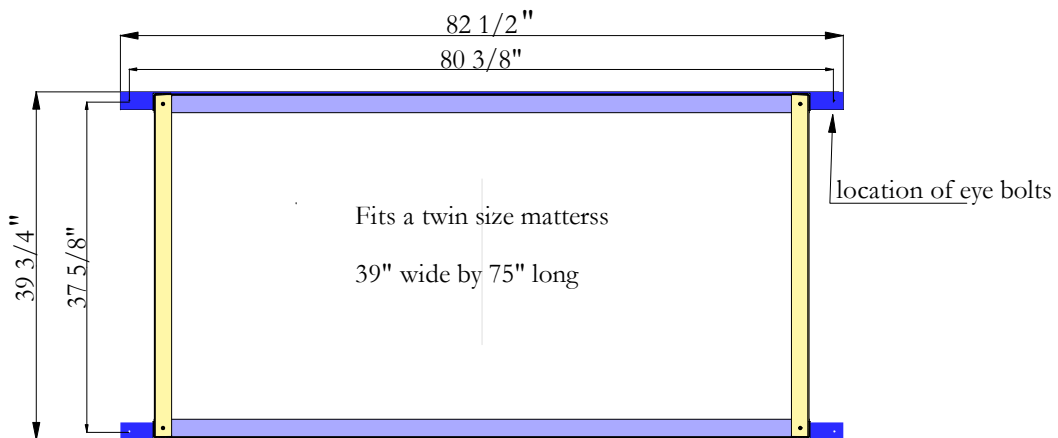

## Four Point Attachment

with 4 point hanging - keep swing a minimum of 12" away from the wall

## Two Point Attachment

with 2 point hanging - keep swing a minimum of 24" away from the wall

## Bed Swing Dimensions

2 Point Rope System