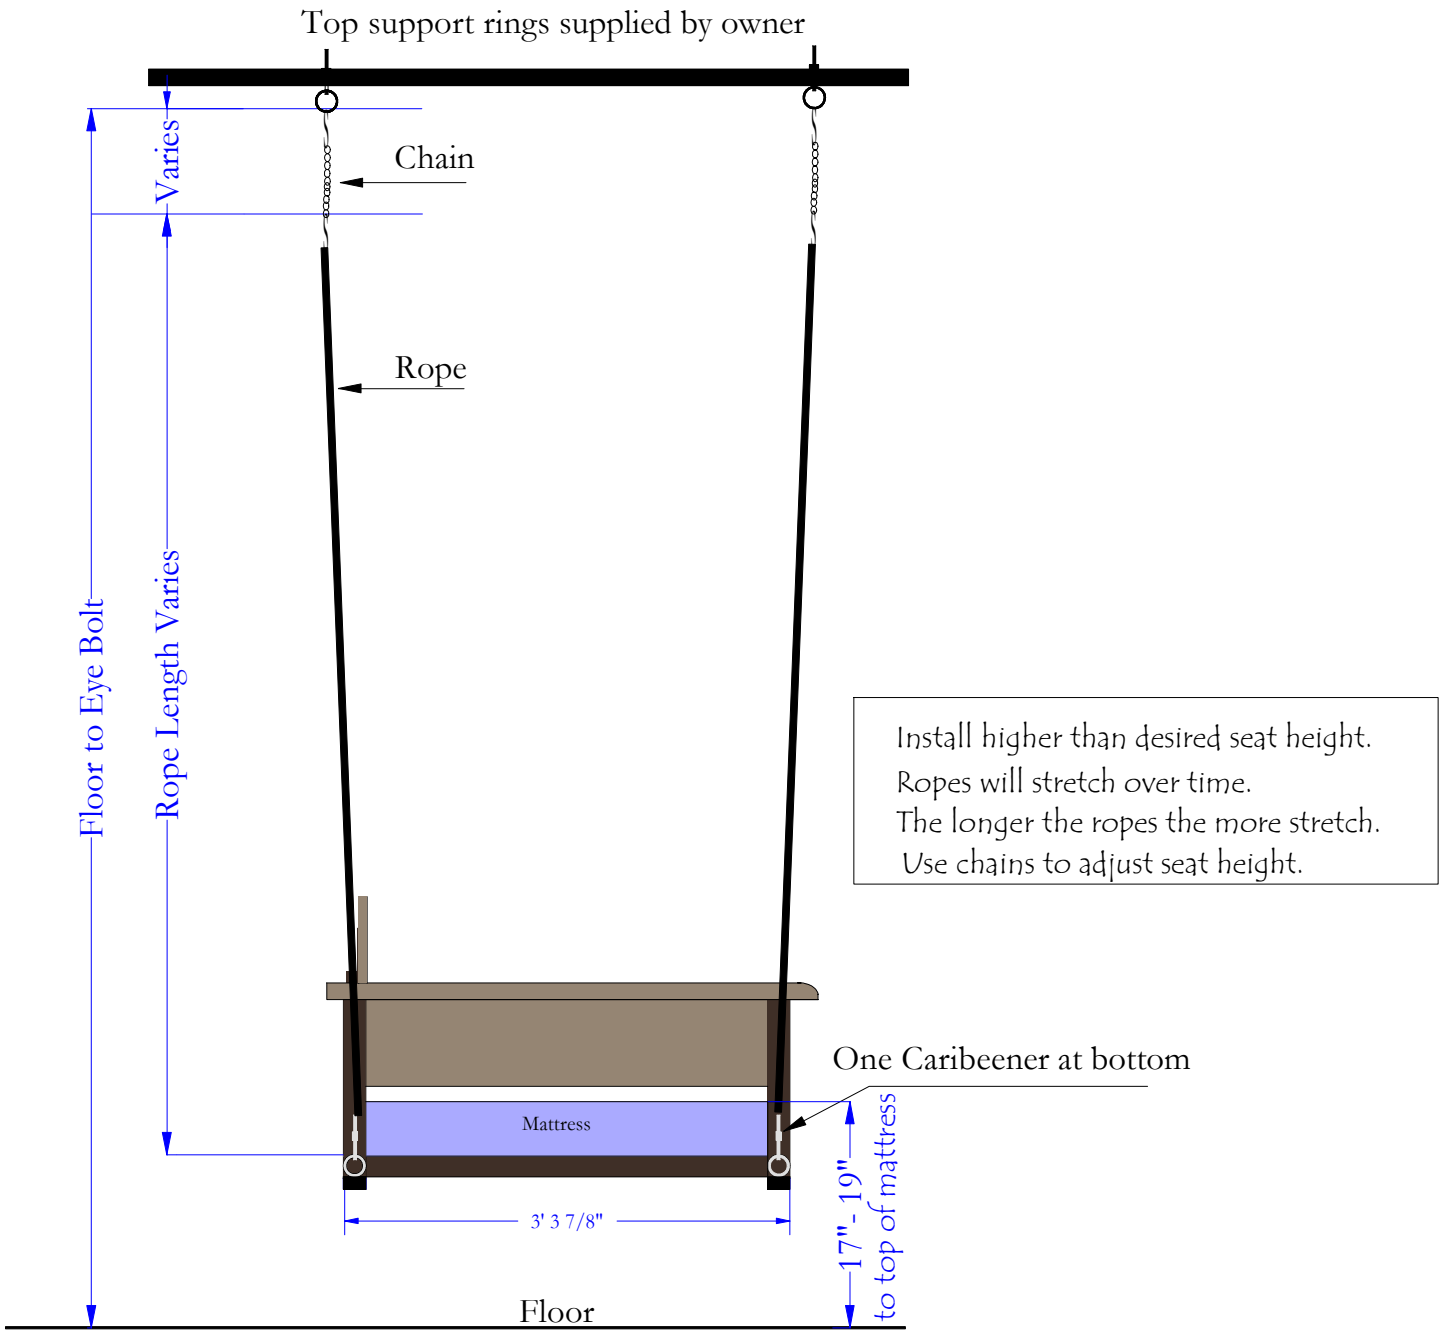

## Four Point Attachment

with 4 point hanging - keep swing a minimum of 12" away from the wall

## Two Point Attachment

with 2 point hanging - keep swing a minimum of 24" away from the wall

## Bed Swing Dimensions

2 Point Rope System

## 4 Point Rope System Flat Ceiling

Install higher than desired seat height.  
 Ropes will stretch over time.  
 The longer the ropes the more stretch.  
 Use chains to adjust seat height.

4 Point Rope System  
 Sloped Ceiling